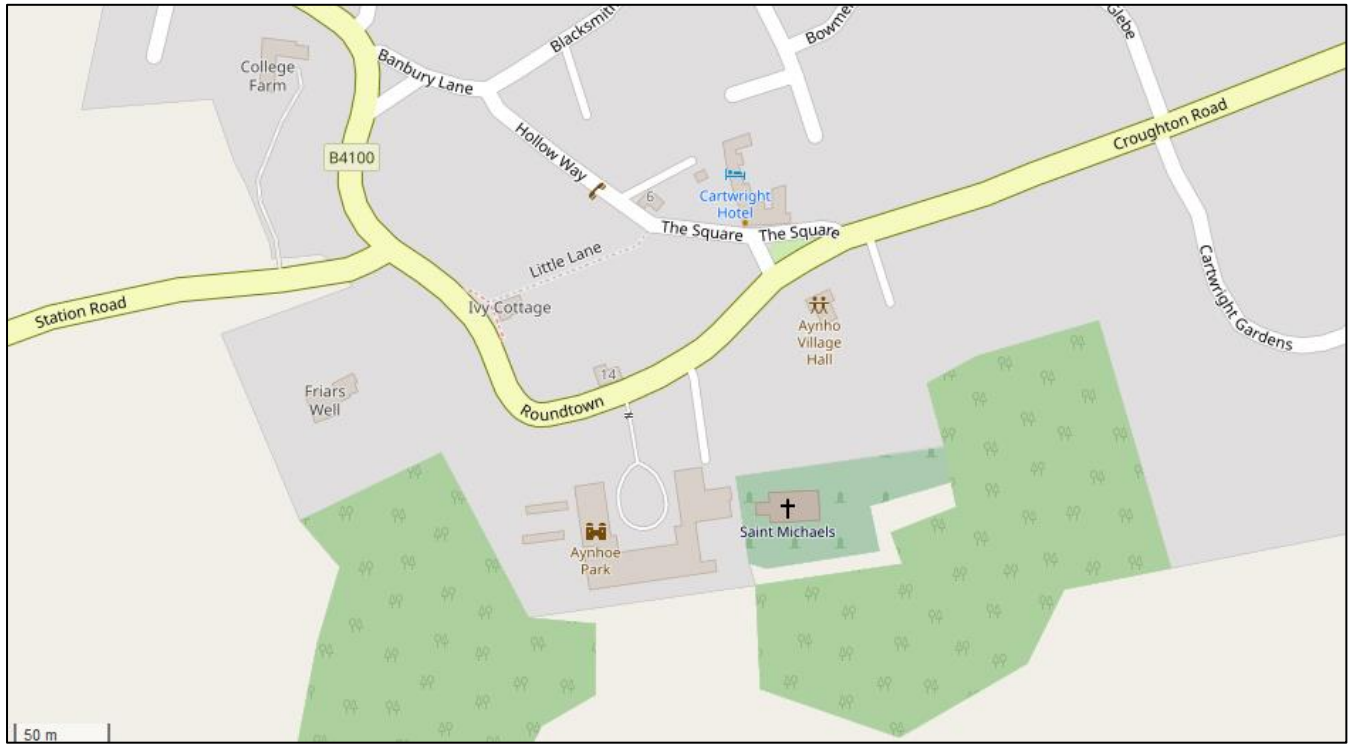

Finding the Church

You will find the Church by putting **OX17 3BG** into your google maps or TomTom.

Look out for Church Walk alongside Aynhoe Park and you will see a Car Park just off the main road.

© OpenStreetMap contributors